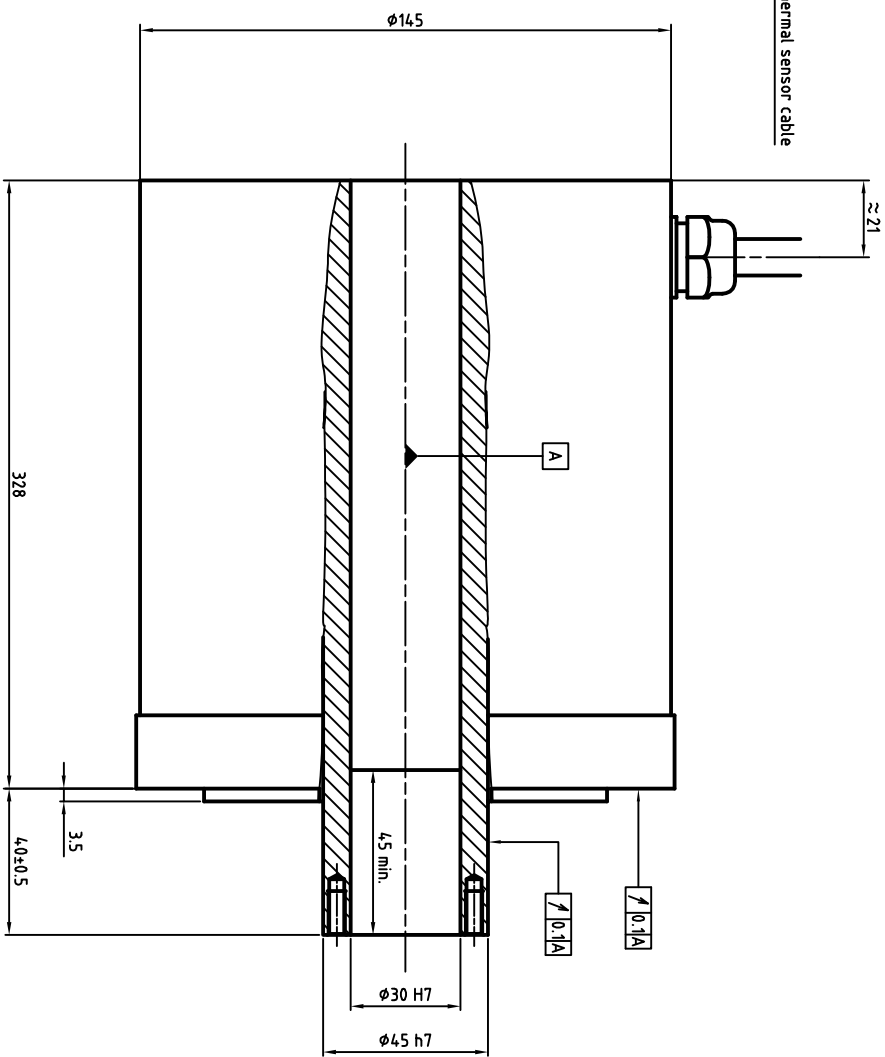

Power cable diameter and section depends on rated current
 U : Phase 1
 V : Phase 2
 W : Phase 3
 Green/Yellow : Ground

ENCODER SIGNAL COLORS

Wires colors	ERN180	ECN113
White	0V	Up
Brown	Up	0V
Green	A+	A+
Yellow	A-	A-
Pink	B-	B-
Grey	B+	B+
Blue	R+	DATA+
Red	R-	DATA-
Black	Thermal	CLOCK+
Violet	Thermal	CLOCK-
Grey/Pink	N/A	Thermal
Red/Blue	N/A	Thermal