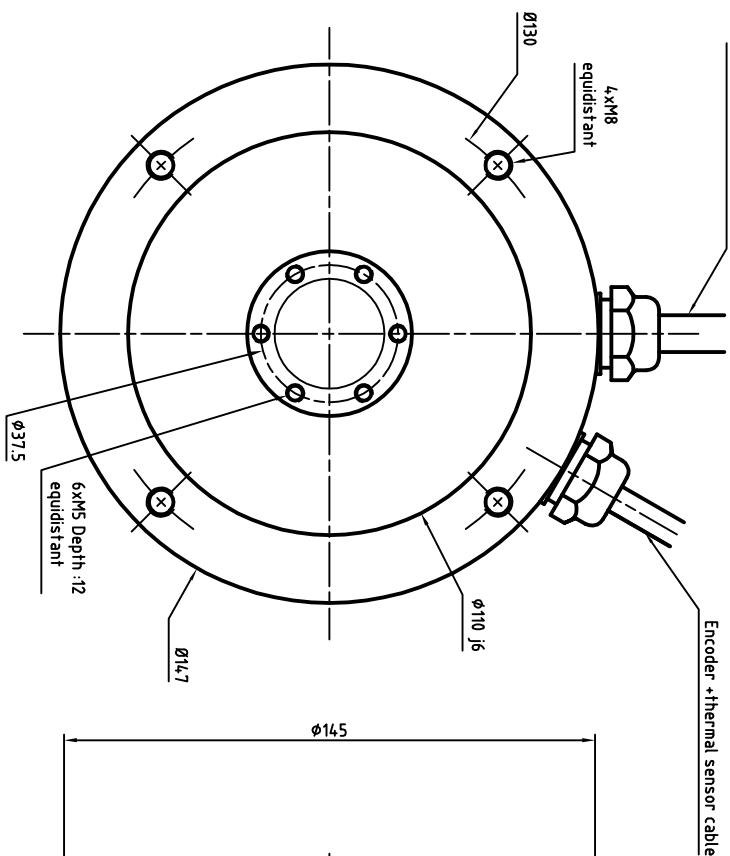

Power cable diameter and section depends on rated current
 U : Phase 1
 V : Phase 2
 W : Phase 3
 Green/Yellow : Ground

ENCODER SIGNAL COLORS

Wires colors	ERN180	ECN113
White	0V	Up
Brown	Up	0V
Green	A+	A+
Yellow	A-	A-
Pink	B-	B-
Grey	B+	B+
Blue	R+	DATA+
Red	R-	DATA-
Black	Thermal	CLOCK+
Violet	Thermal	CLOCK-
Grey/Pink	N/A	Thermal
Red/Blue	N/A	Thermal